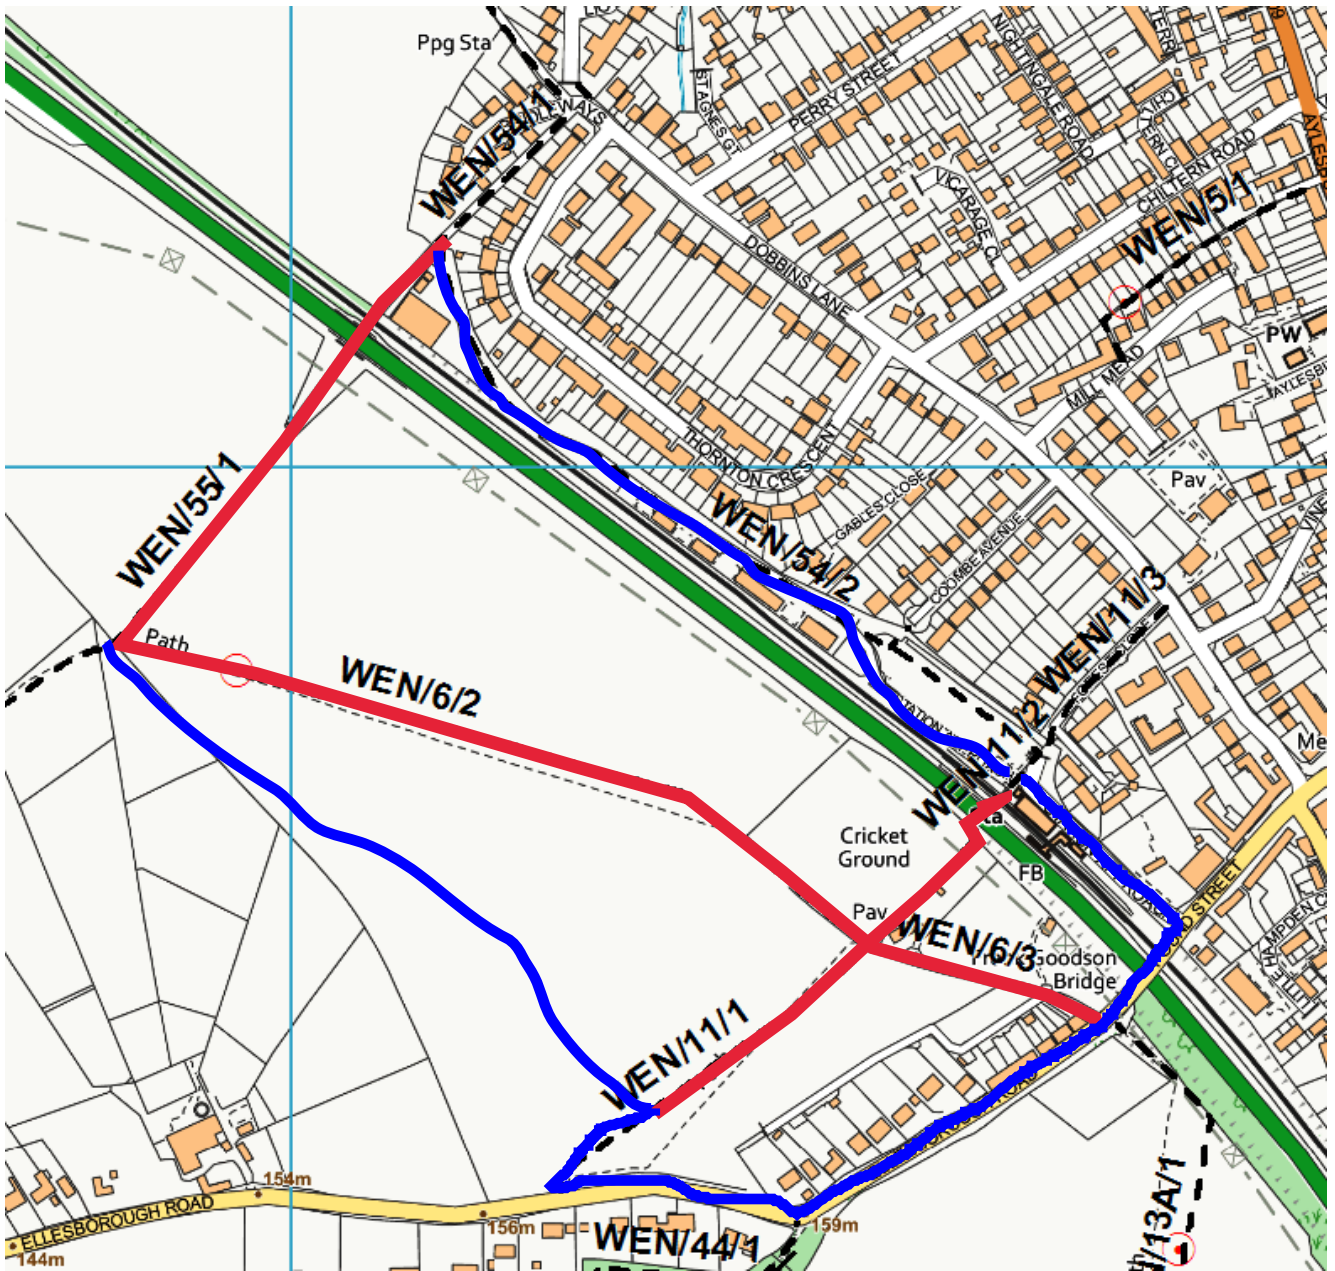

HS2 FOOTPATH CLOSURE WENDOVER HP22 6EW

- FOOTPATH WEN/6/2
- FOOTPATH WEN6/3
- FOOTPATH WEN/11/1
- FOOTPATH WEN/11/2
- FOOTPATH WEN/54/1
- FOOTPATH WEN/55/1

CLOSED

DIVERSION

Start: 09/04/22

Finish: 31/05/26