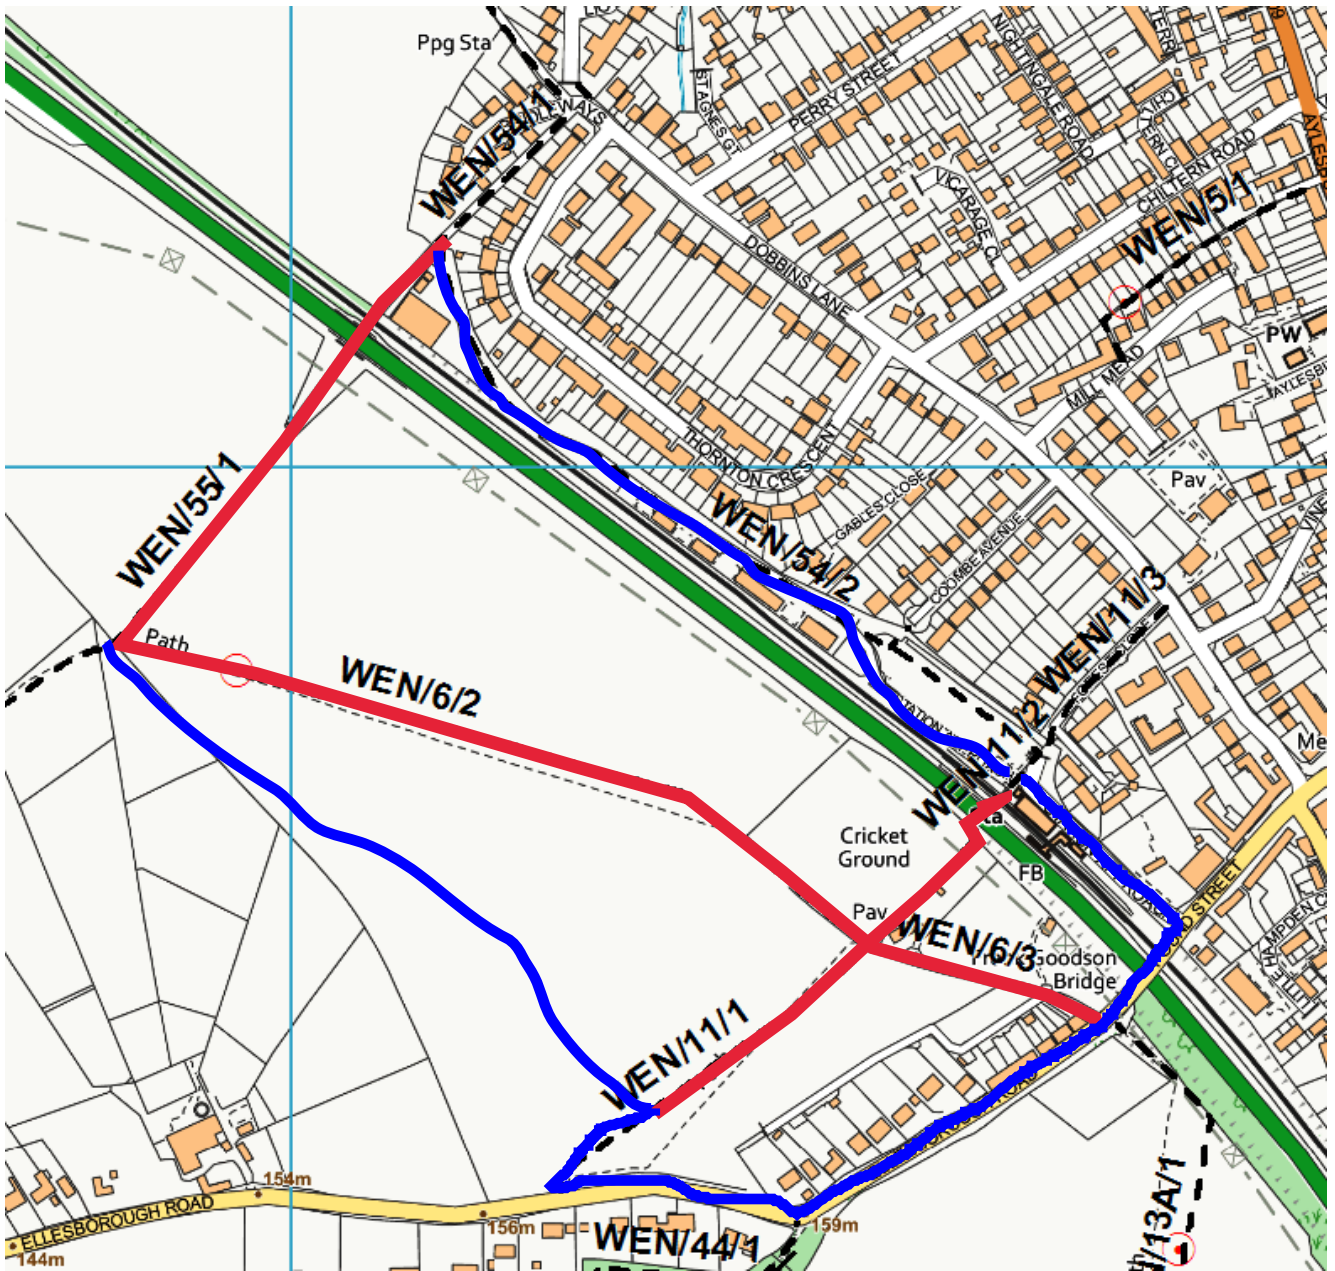

HS2 FOOTPATH CLOSURE WENDOVER HP22 6EW

- FOOTPATH WEN/6/2
- FOOTPATH WEN6/3
- FOOTPATH WEN/11/1
- FOOTPATH WEN/11/2
- FOOTPATH WEN/54/1
- FOOTPATH WEN/55/1

CLOSED

DIVERSION

Start: 11/04/22

Finish: 31/03/26