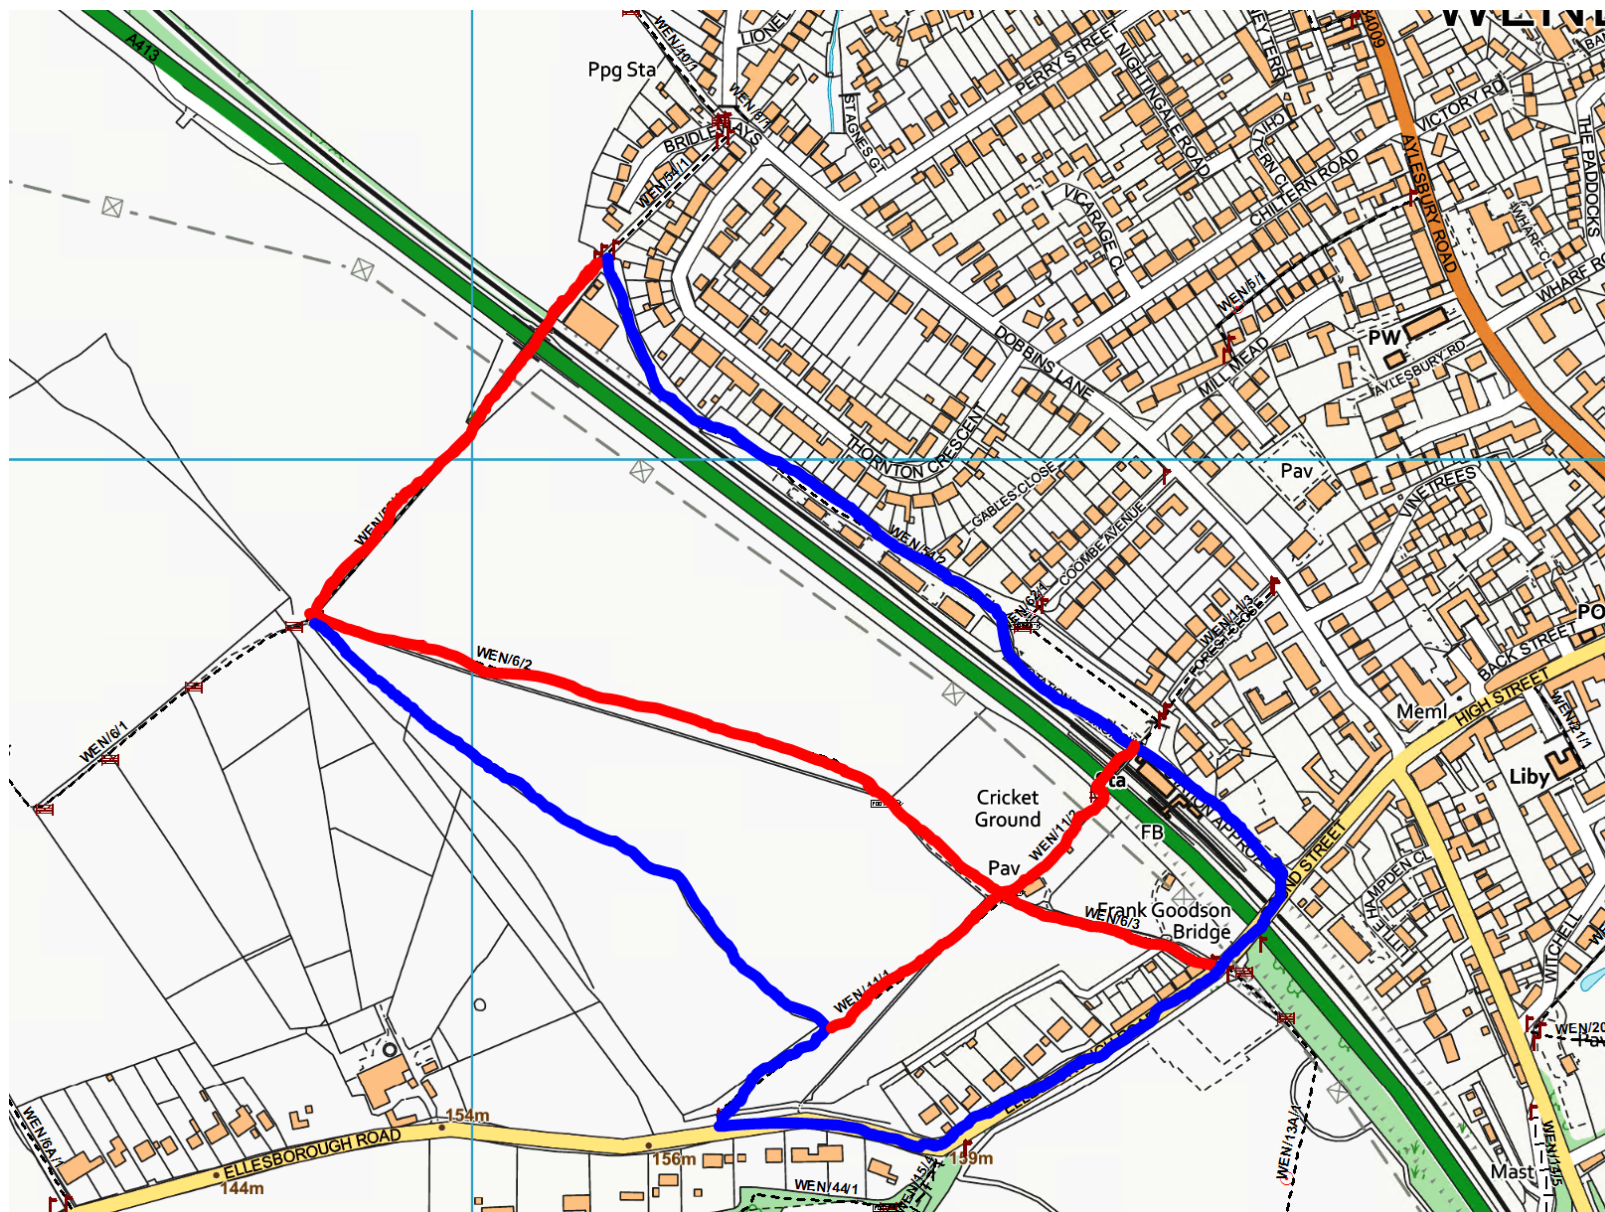

HS2 Closures in Wendover

WEN/54/2, WEN/11/1, WEN/11/2, WEN/6/2, WEN/6/3

Start: 15/04/2024

End: 31/05/2026

- HS2
- Footpath Closed
- Alternative Route