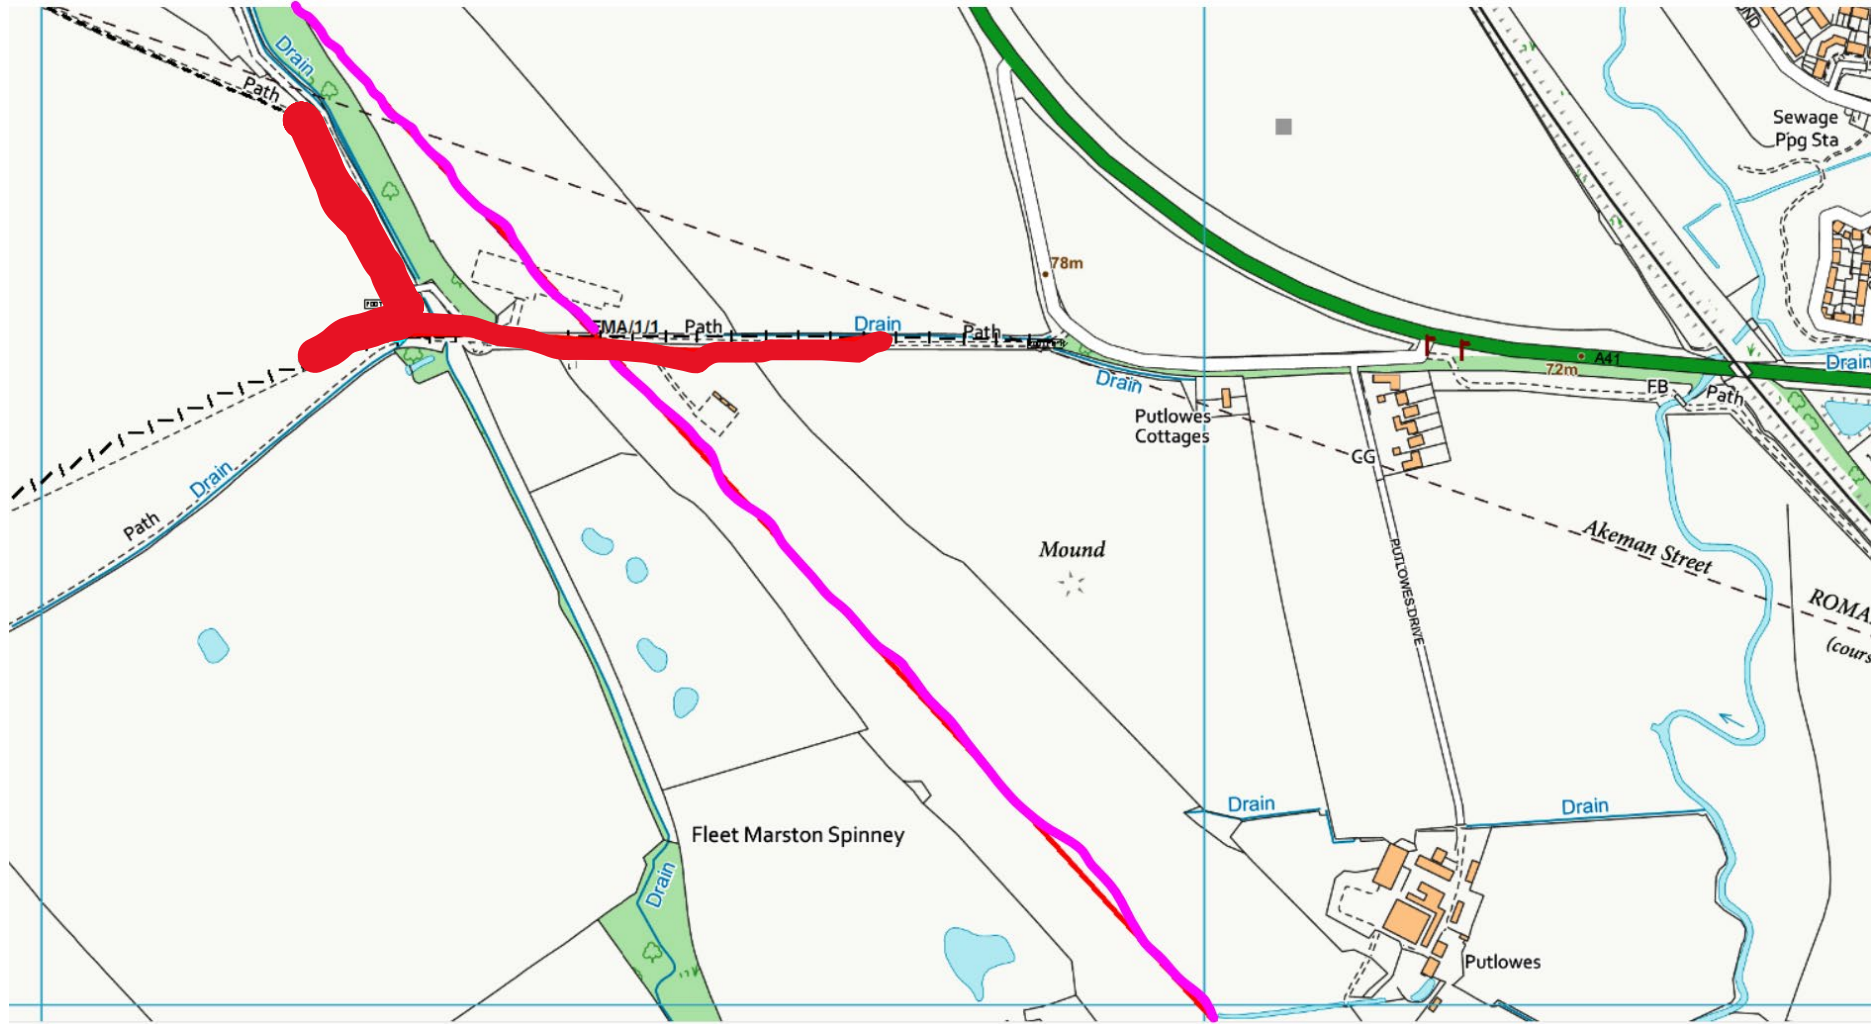

HS2 Closures of WAD/7a/6 (Waddesdon Greenway) for October Half-Term

Start: 23/10/2023
End: 27/10/2023

— HS2
— Footpath Closed