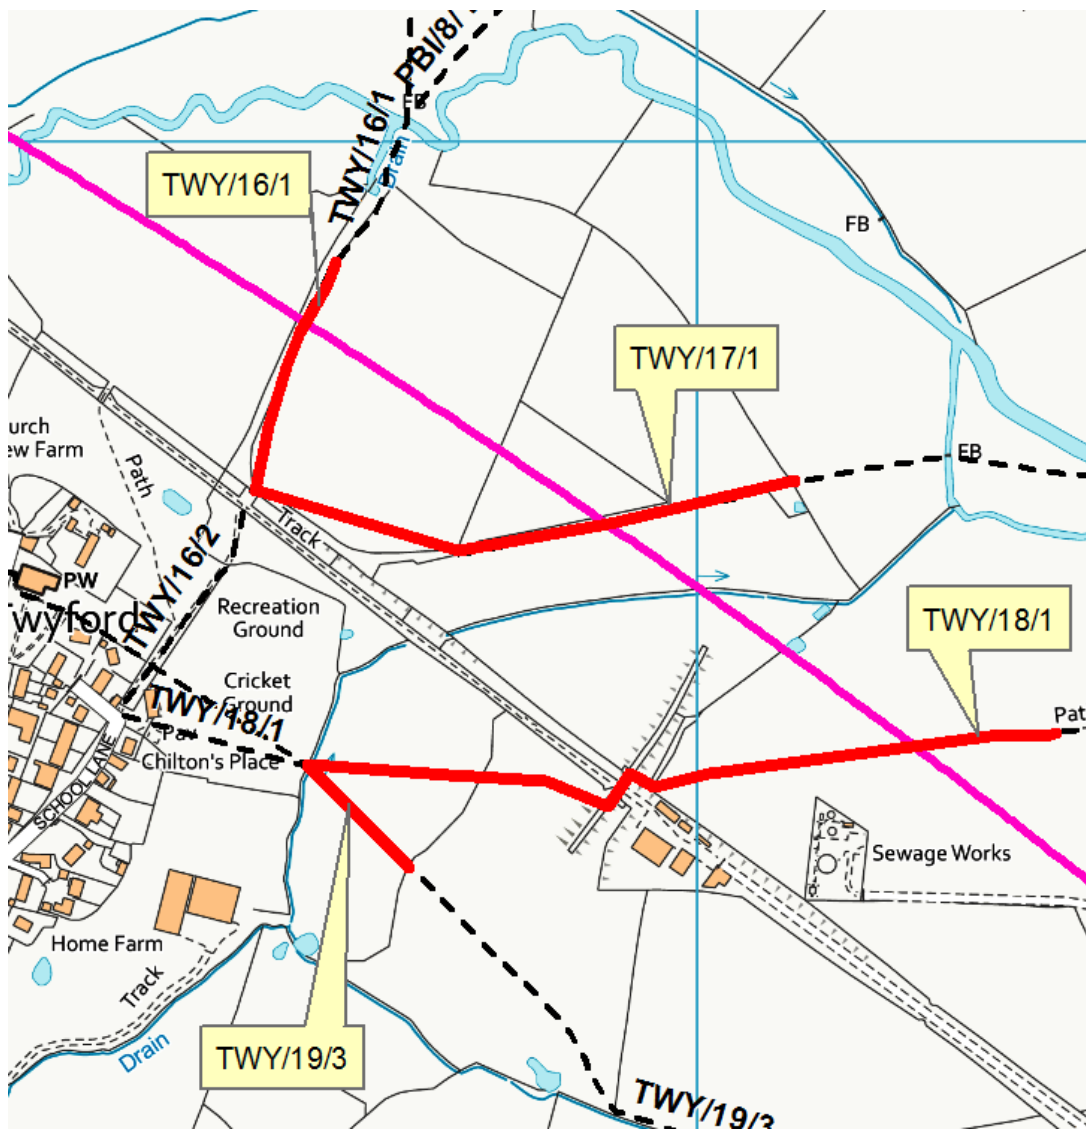

# HS2 CLOSURES IN TWYFORD

**— = ROUTE CLOSED**

## **TWY 16/1**

Work Starts: 26/09/2022, Work Ends 30/03/2025 | Postcode MK18 4ET

## **TWY 17/1**

Work Starts: 26/09/2022, Work Ends 30/03/2025 | Postcode MK18 4ET

## **TWY 19/3**

Work Starts: 26/09/2022, Work Ends 30/03/2025 | Postcode MK18 4EY