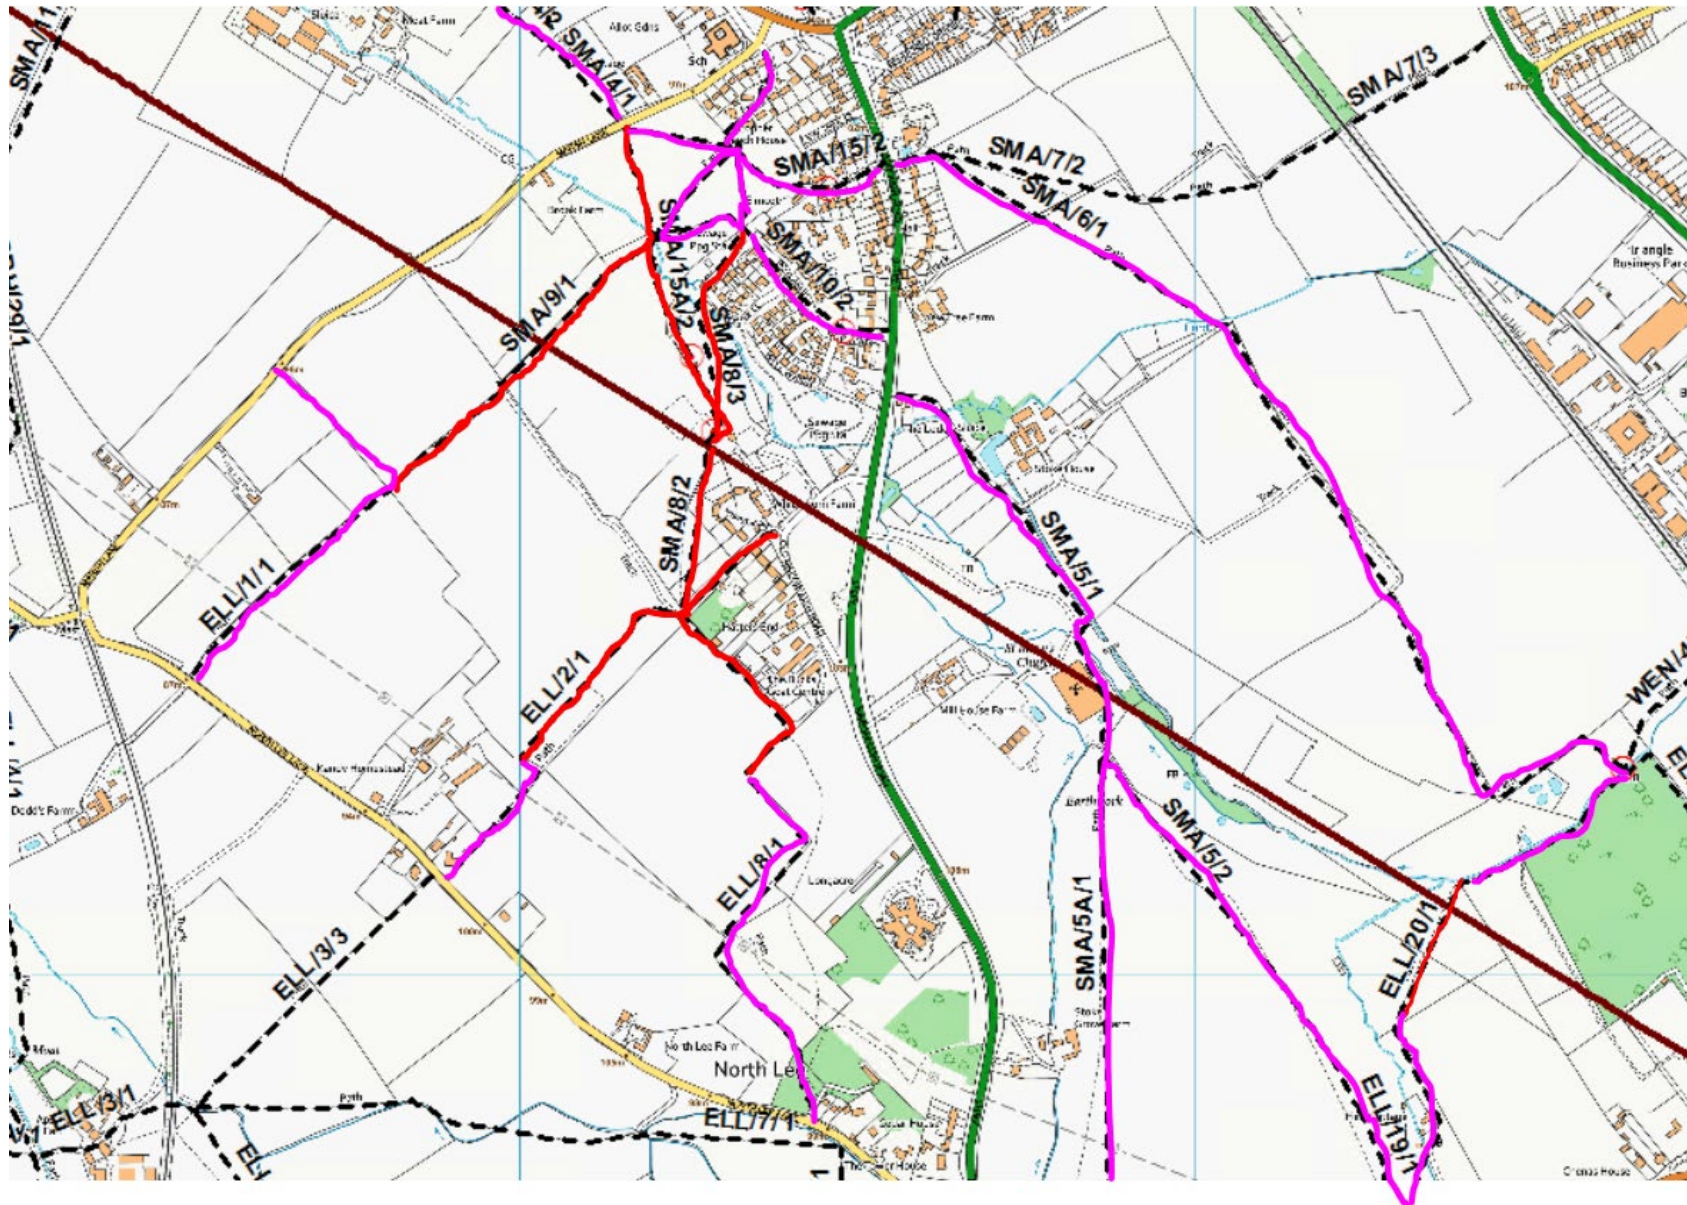

HS2 Closures in Stoke Mandeville and Ellesborough

Start: 03/01/2023

End: 31/06/2026

- Diversion / Alternative Footpath
- Footpath Closed
- HS2