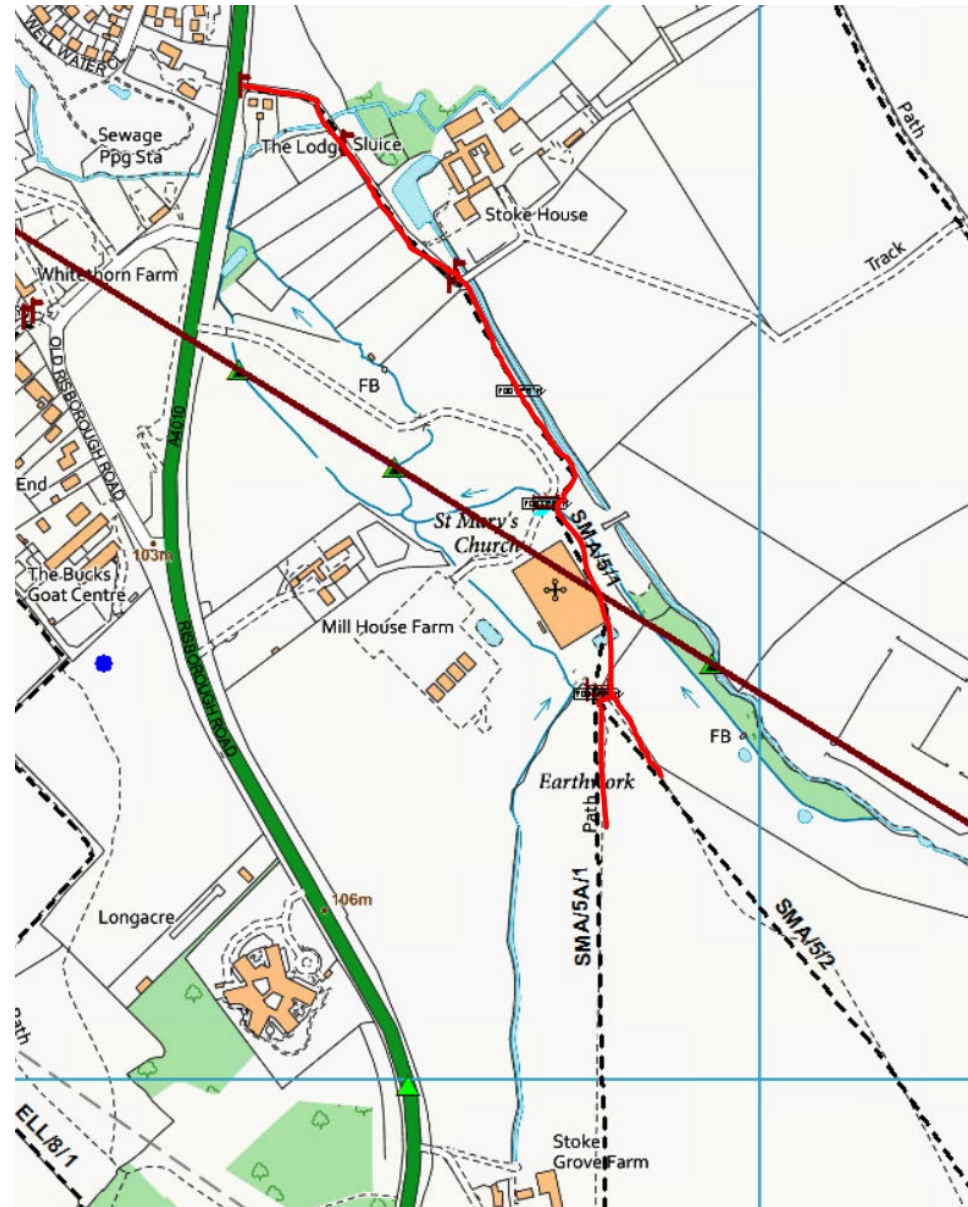

HS2 Closures in Stoke Mandeville SMA/5/1, SMA/5A/1, SMA/5/2

Start: 24/01/2022
End: 21/12/2024

— HS2
— Footpath Closed