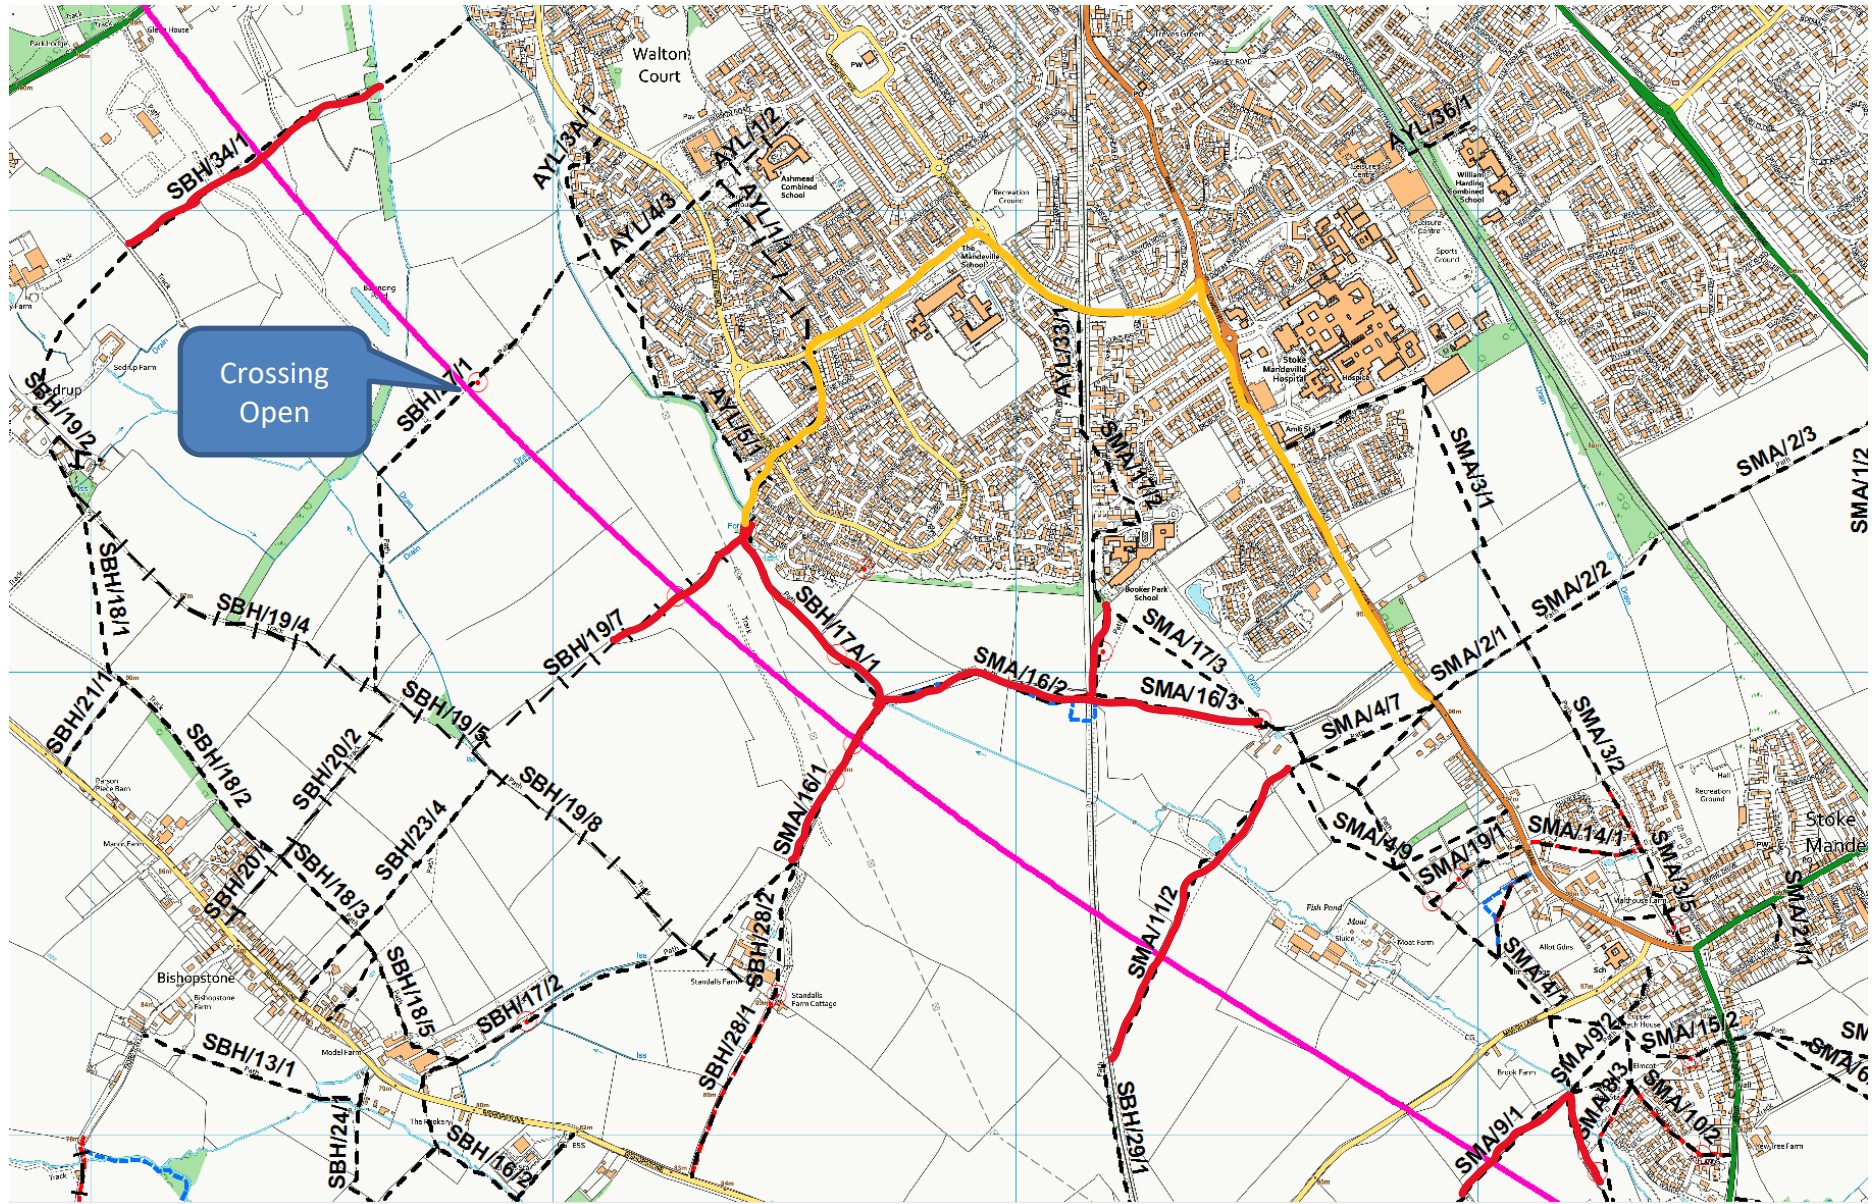

HS2 Closures in South West Aylesbury (Stoke Mandeville, Stone, Bishopstone, and Hartwell)

Start: 28/11/2022

End: April 2024

- HS2
- Footpath Closed
- Round Aylesbury Walk Diversion open 31/03/2023