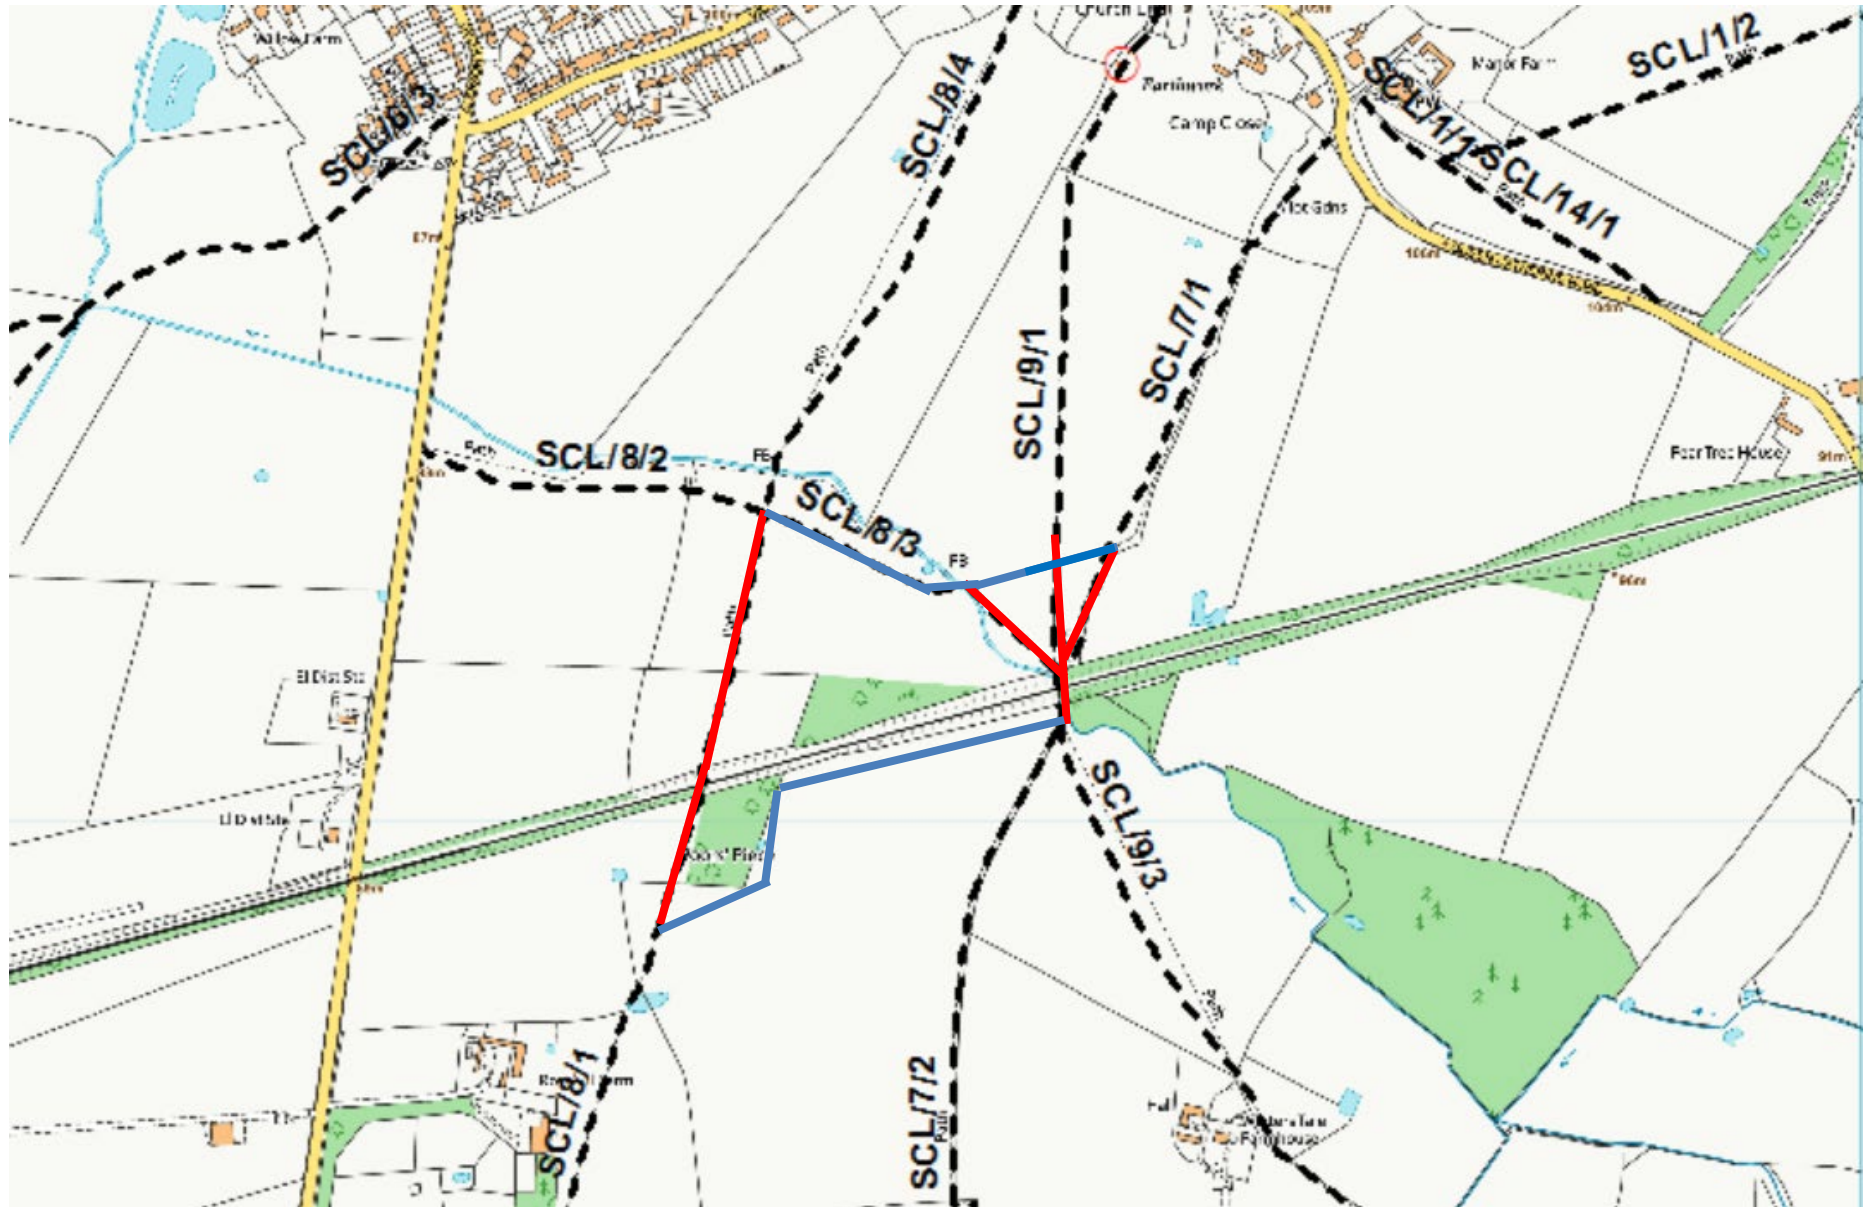

HS2 Closures in Steeple Claydon

SCL/7/1, SCL/8/1, SCL/8/3, SCL/9/1

Start: 21/07/2023

End: 21/11/2023

— Footpath Closed

— Diversion