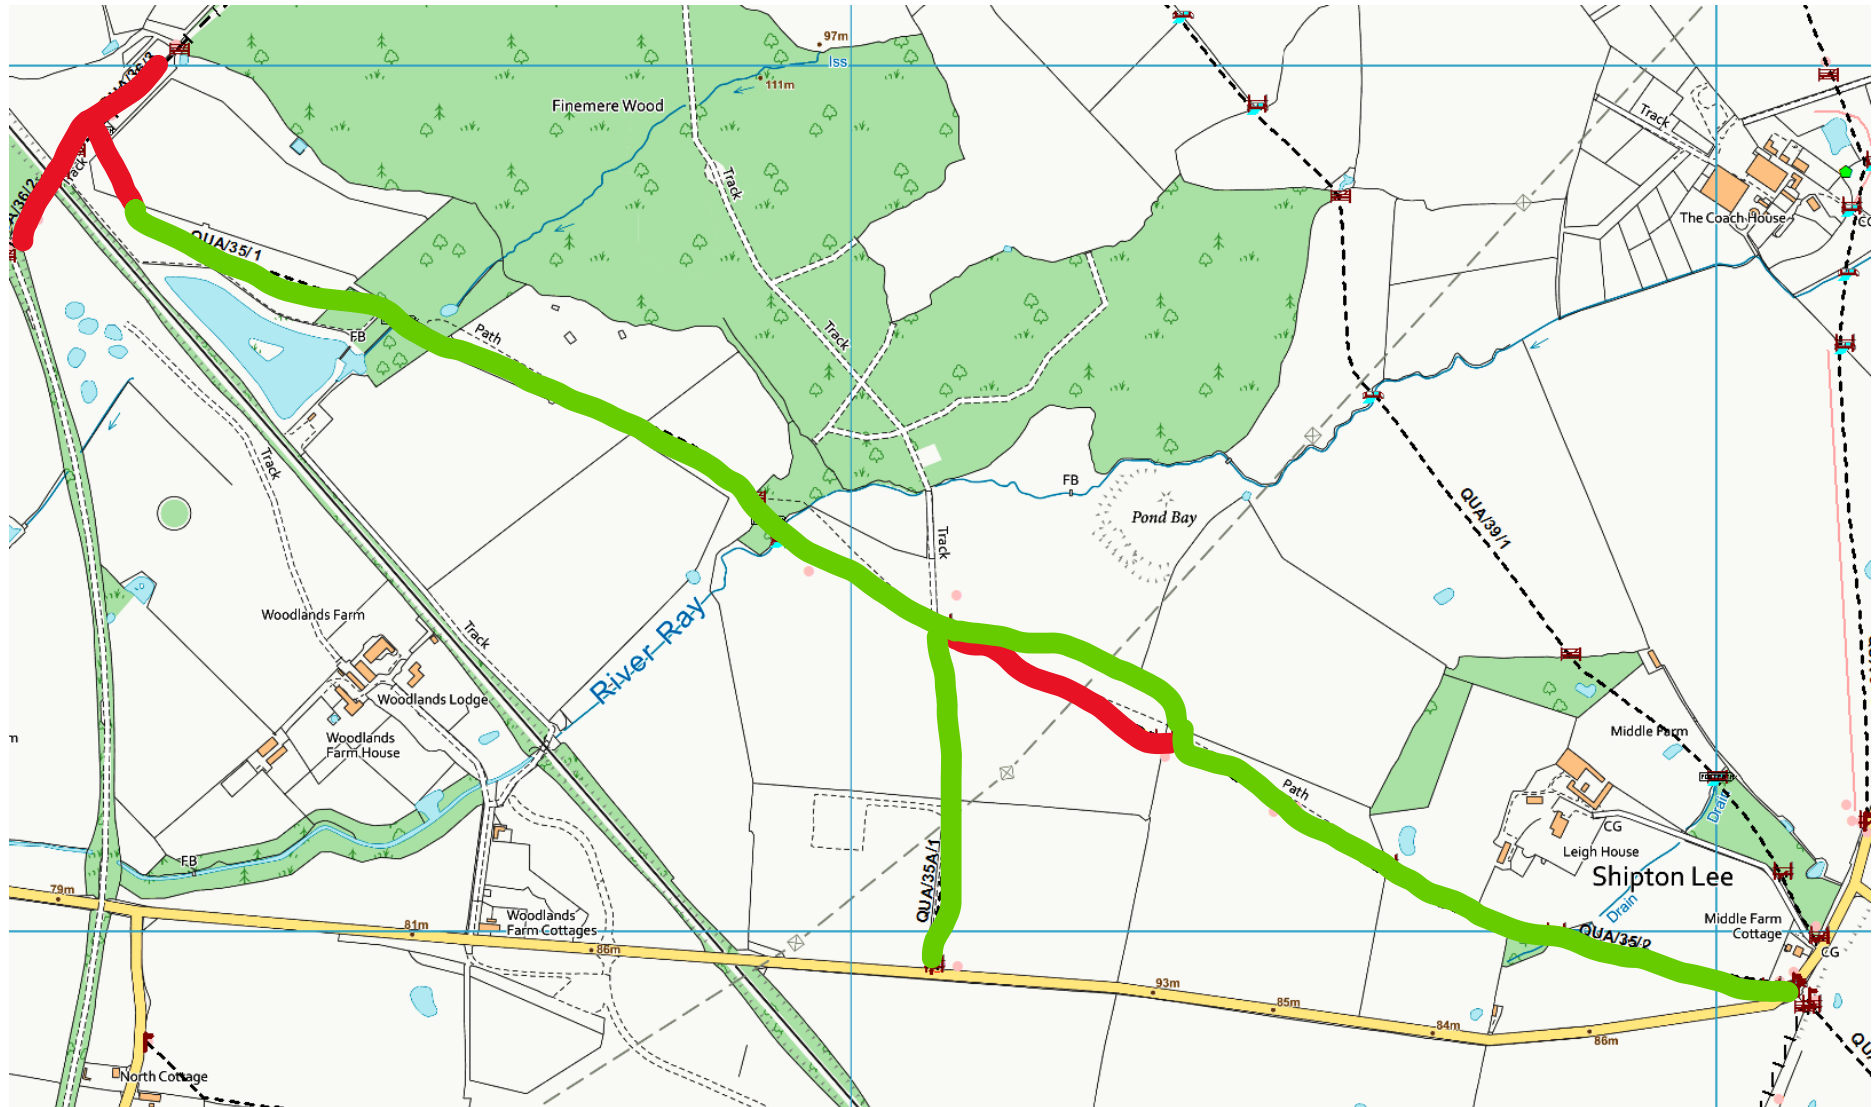

HS2 Closures in Quainton

Start: 14/01/2023
End: 16/03/2025

— HS2
— Footpath Closed