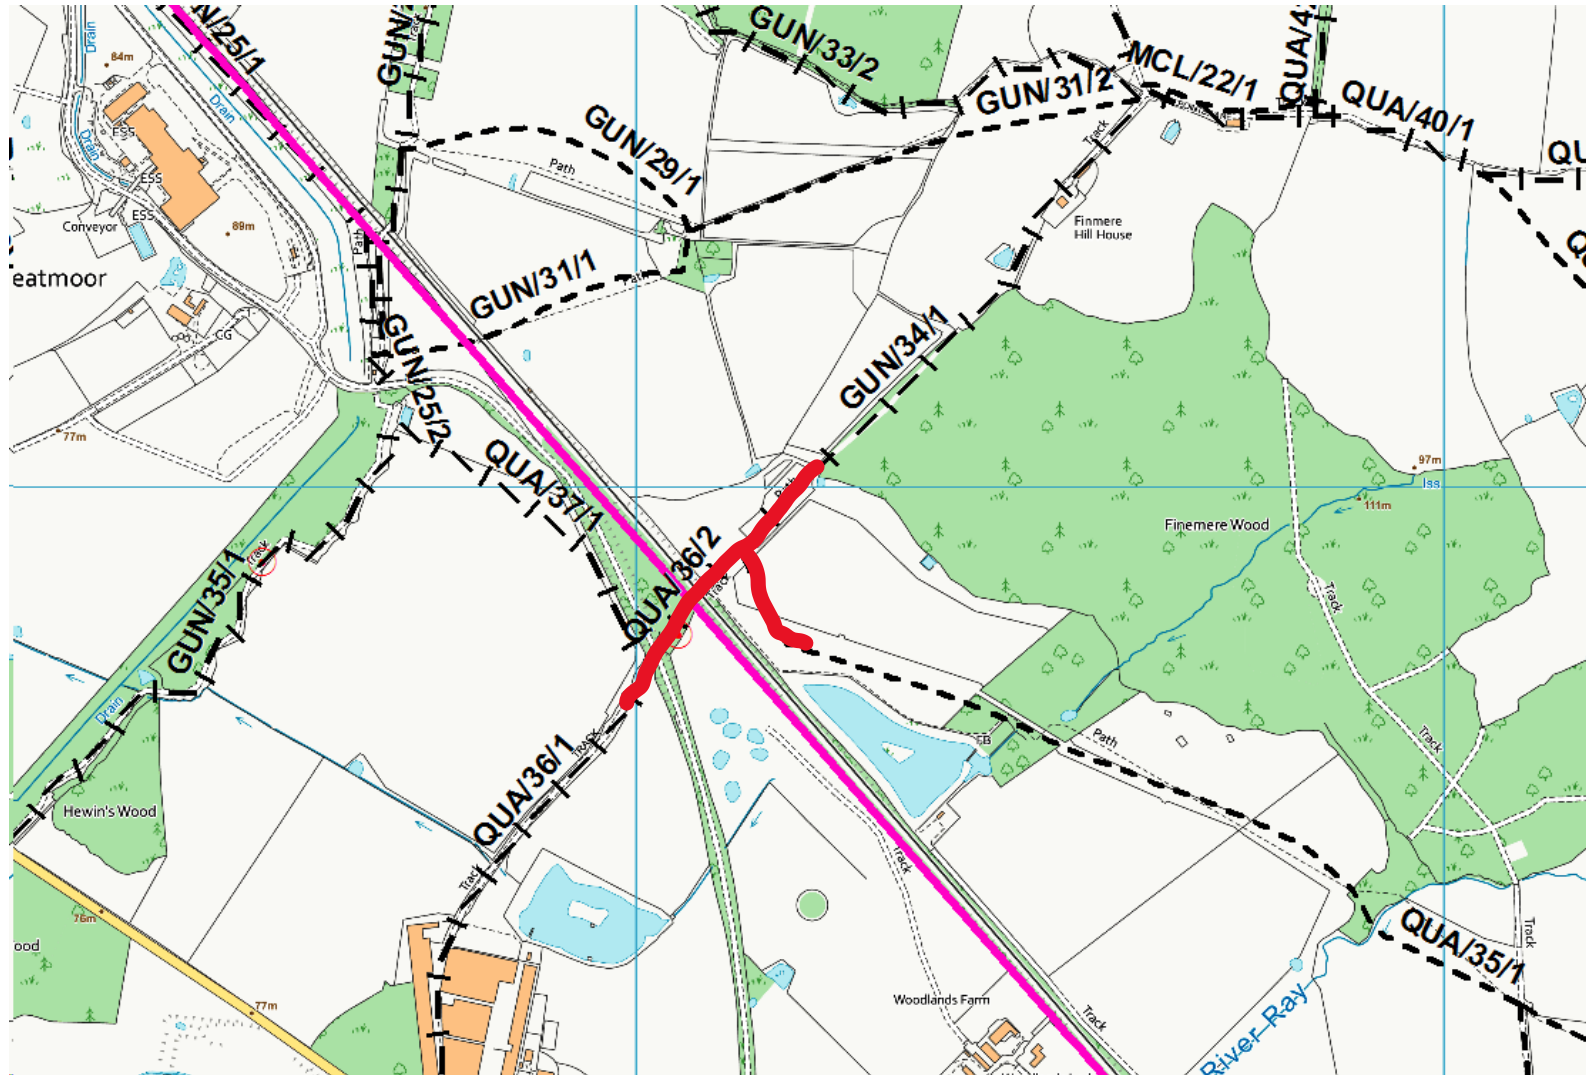

HS2 Closures in Quainton

Start: 14/01/2023

End: 16/03/2025

-  HS2
-  Footpath Closed