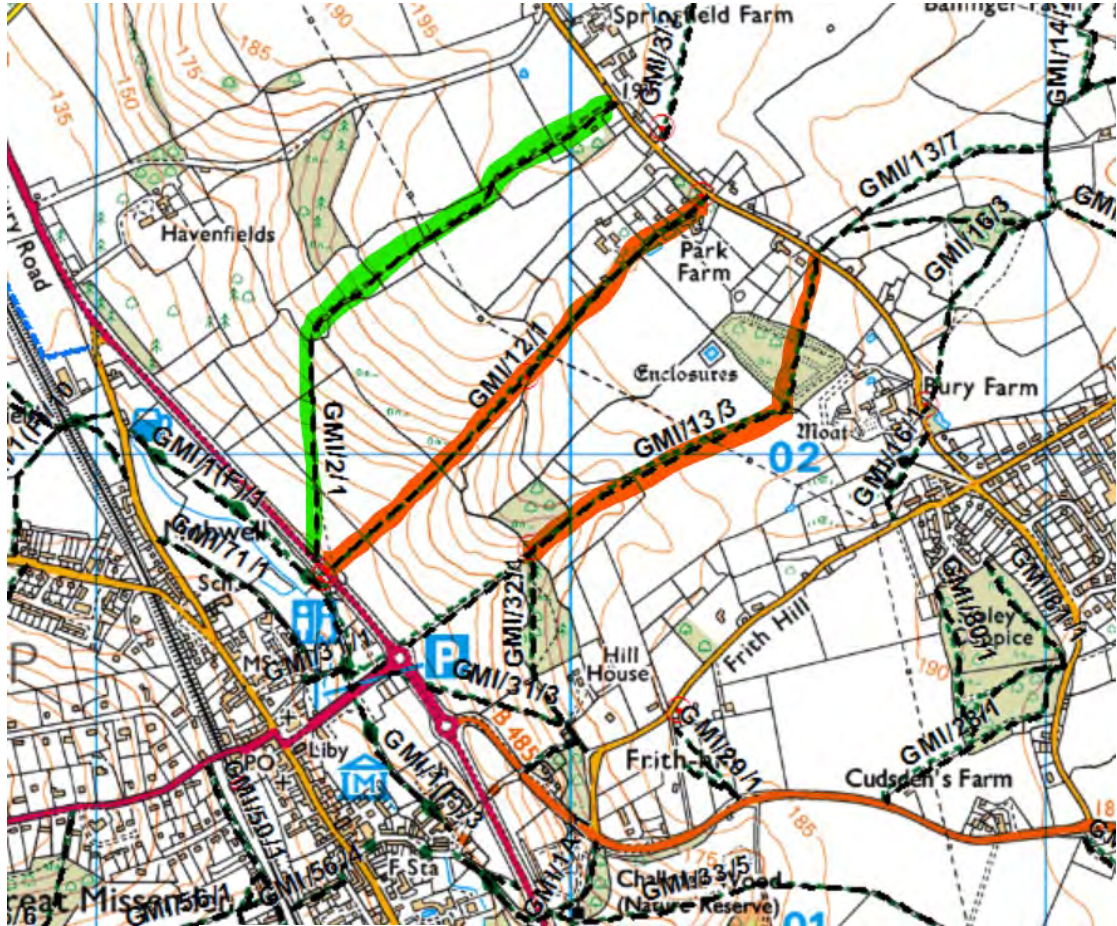

**GREAT MISSENDEN & POTTER ROW HS2 RIGHTS OF WAY CLOSURES
FOOTPATHS GMI/12/1 and GMI/13/3**

CLOSURE 

ALTERNATIVE ROUTE 

PERIOD OF CLOSURE AND DIVERSION
30th May 2021 to 31st May 2025