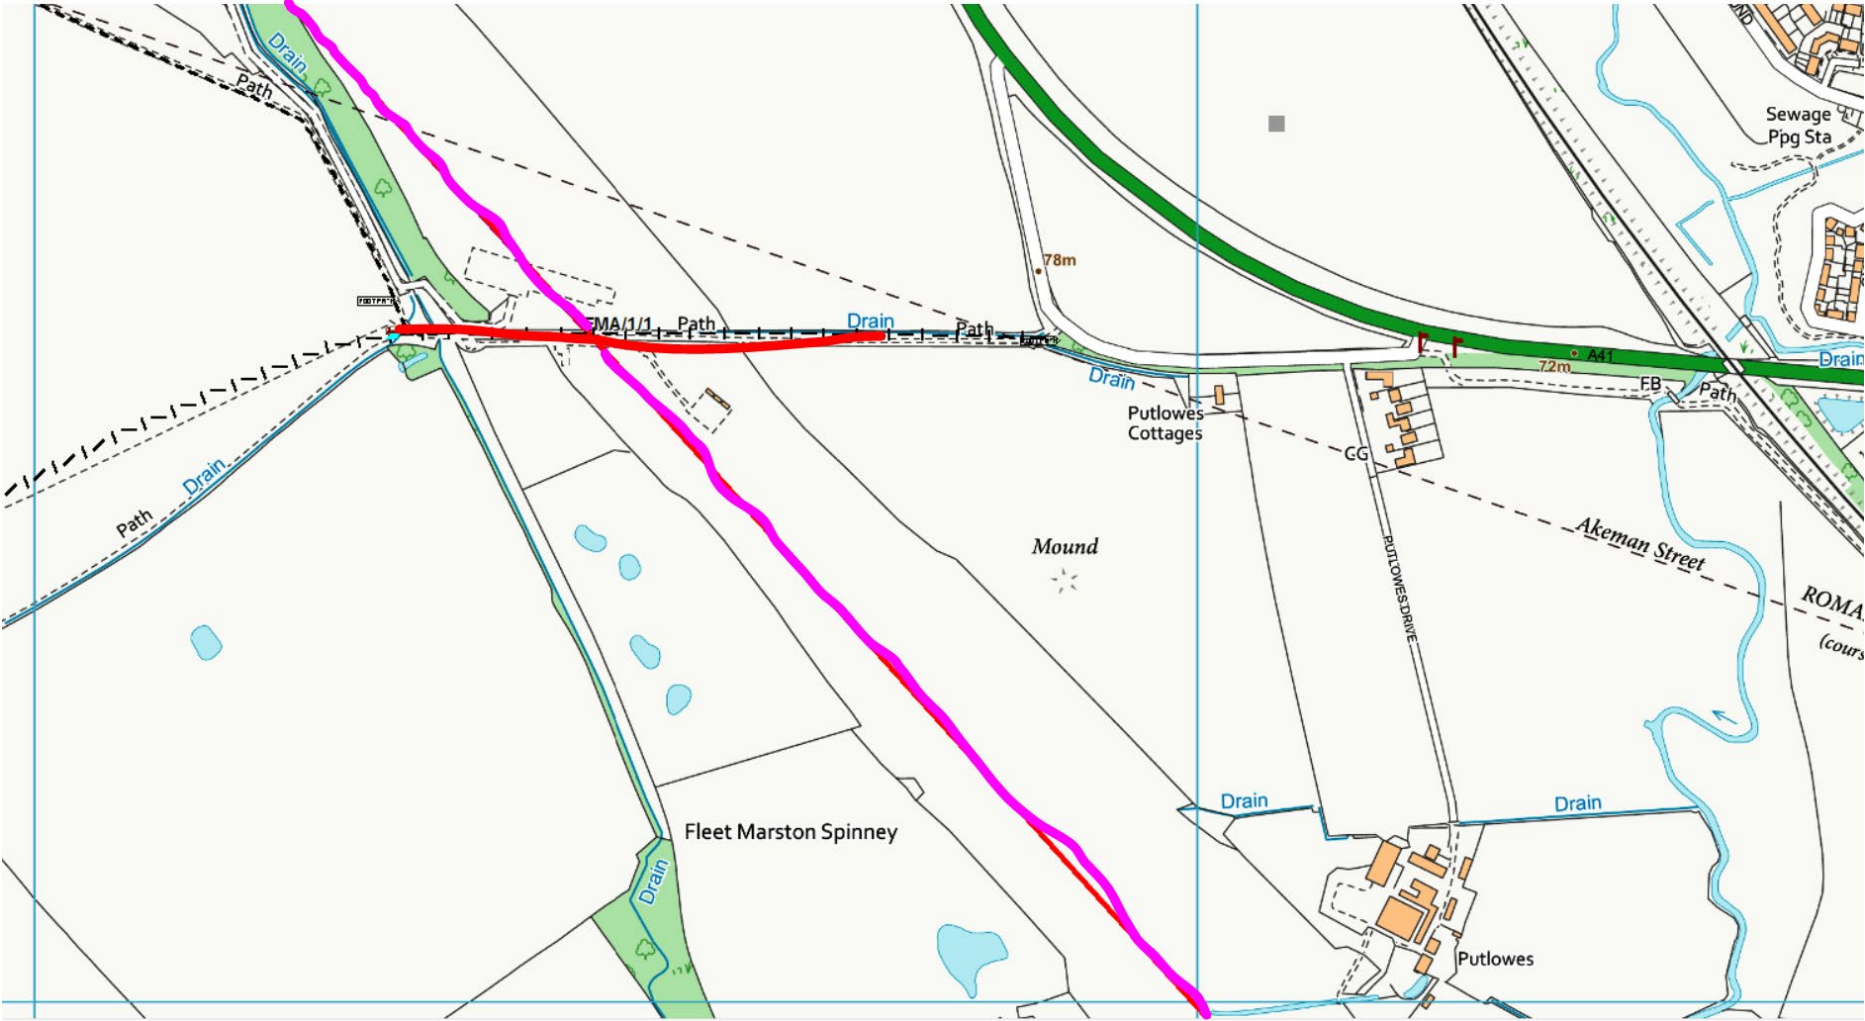

HS2 Closures of FMA/1/1 (Waddesdon Greenway) for October Half-Term

Start: 23/10/2023
End: 27/10/2023

— HS2
— Footpath Closed