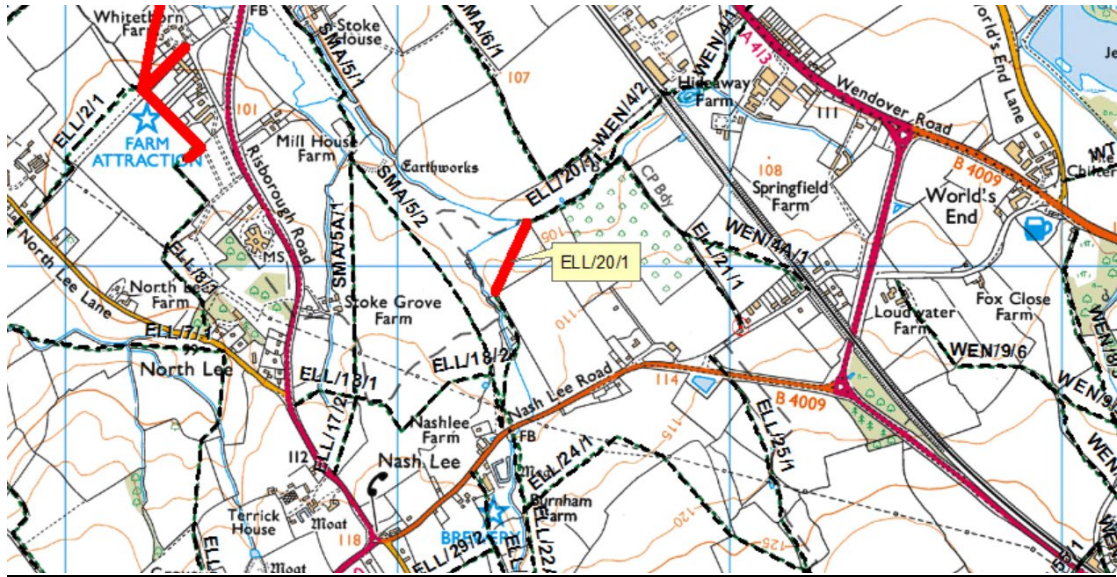

HS2 CLOSURE IN ELLESBOROUGH
HP17 OTQ

_____ = ROUTE CLOSED (FOOTPATH ELL/20/1)

FROM: 29th OCTOBER 2021 TO: 30 SEPTEMBER 2024