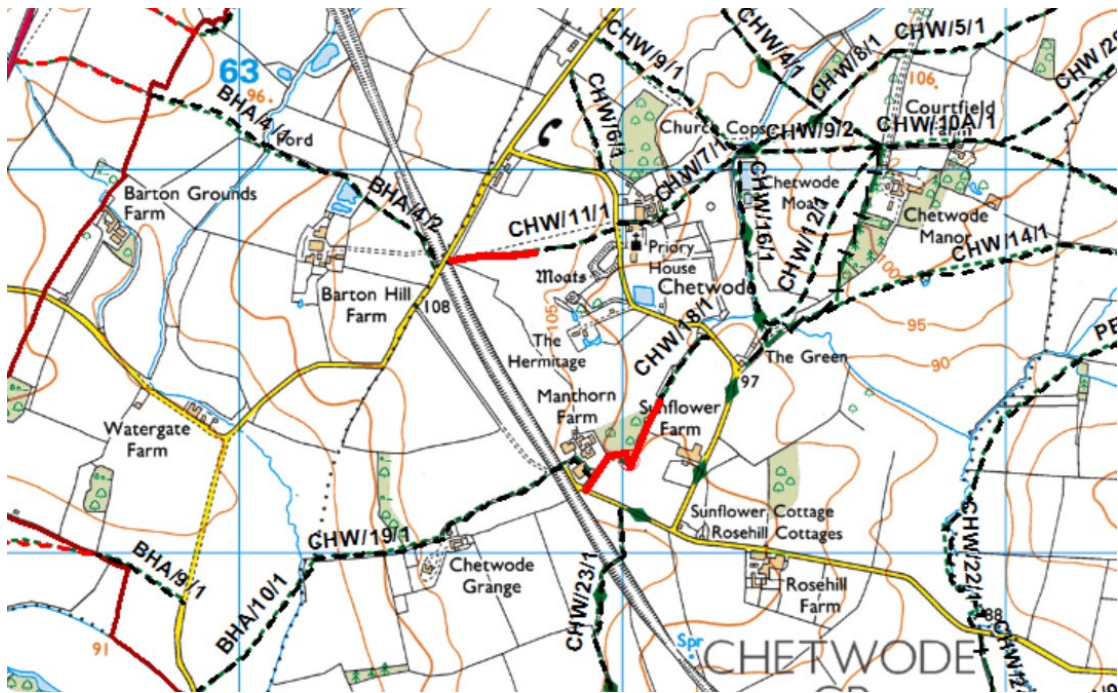

HS2 FOOTPATH CLOSURE CHETWODE MK18 4LA

CLOSED

**FOOTPATH CHW/11/1
FOOTPATH CHW/18/1**

Start: 04/04/22

Finish: 31/10/25