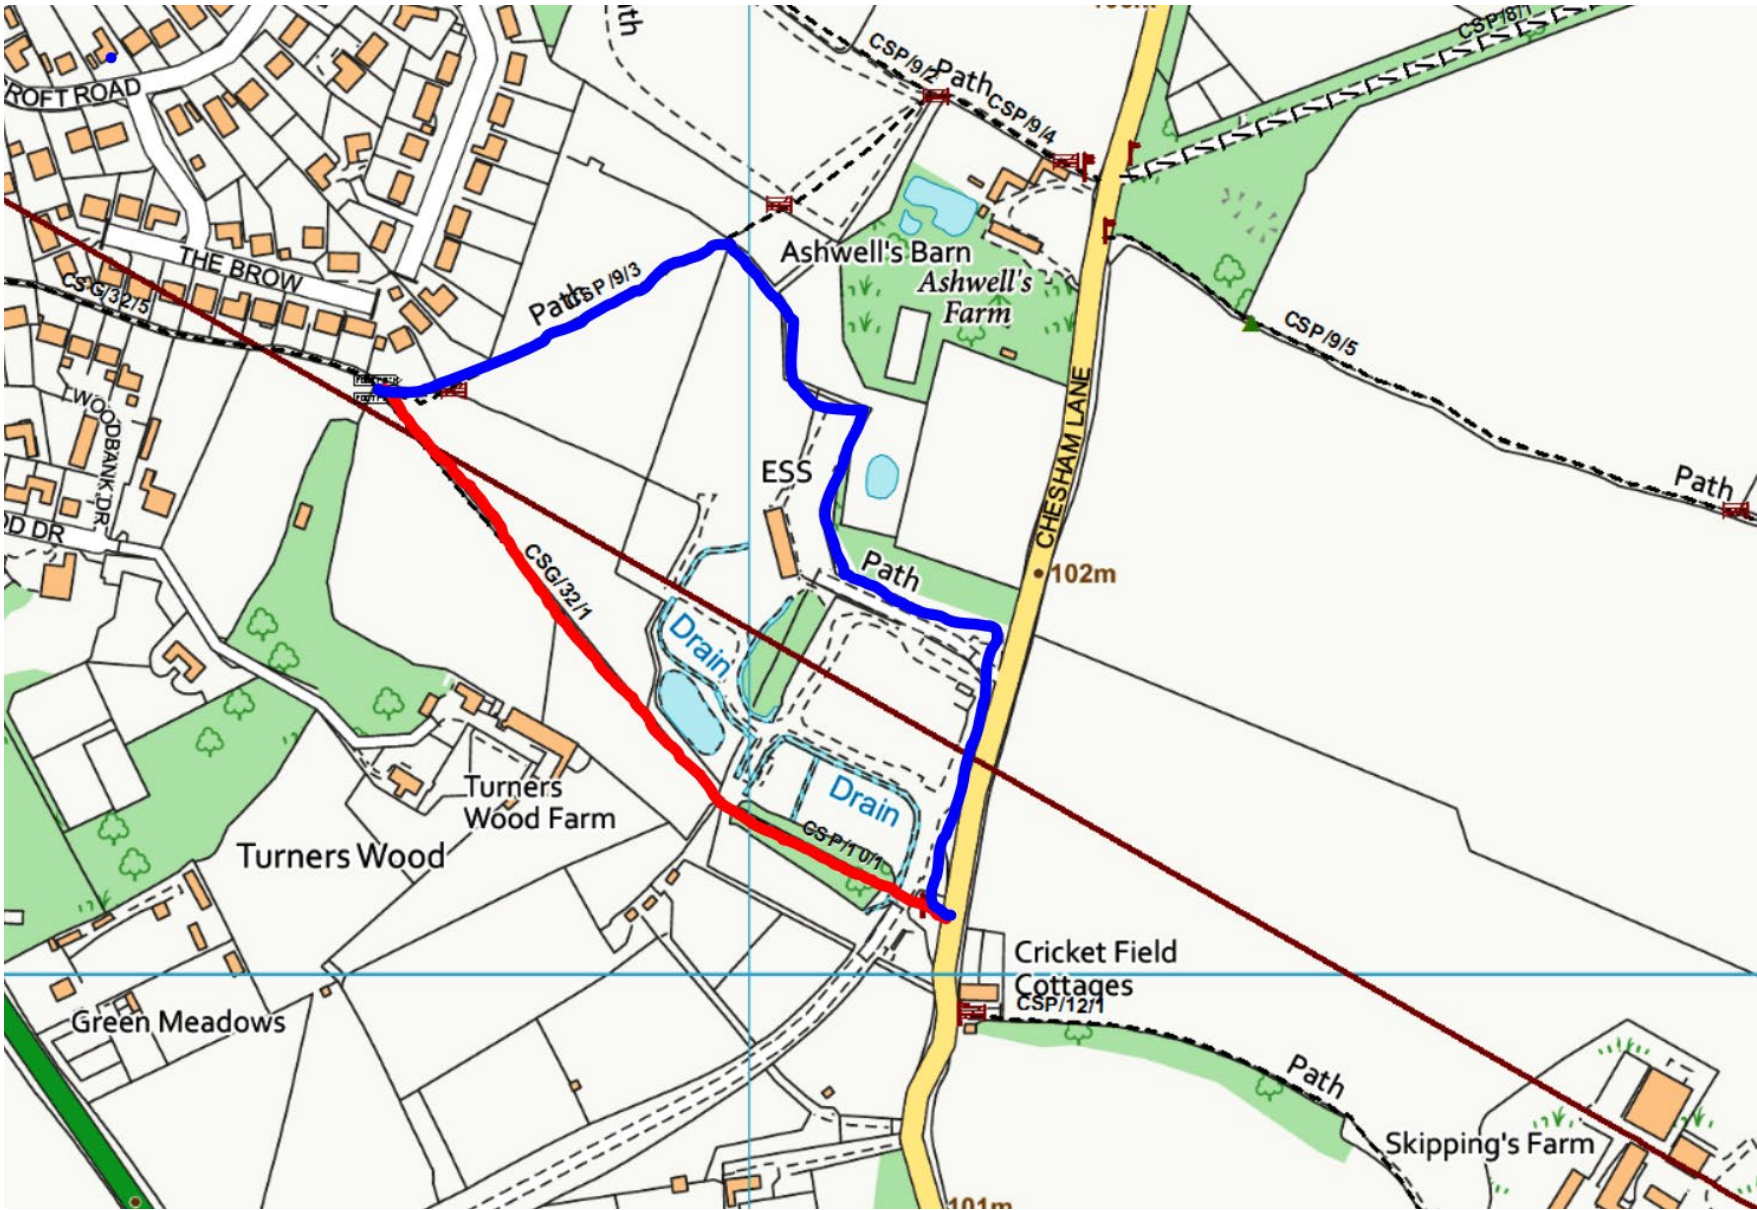

HS2 Closures in Chalfont St Giles and Chalfont St Peter
CSP/10/1 and CSG/32/1

Start: 07/11/2023
End: 07/11/2025

- HS2
- Footpath Closed
- Diversion